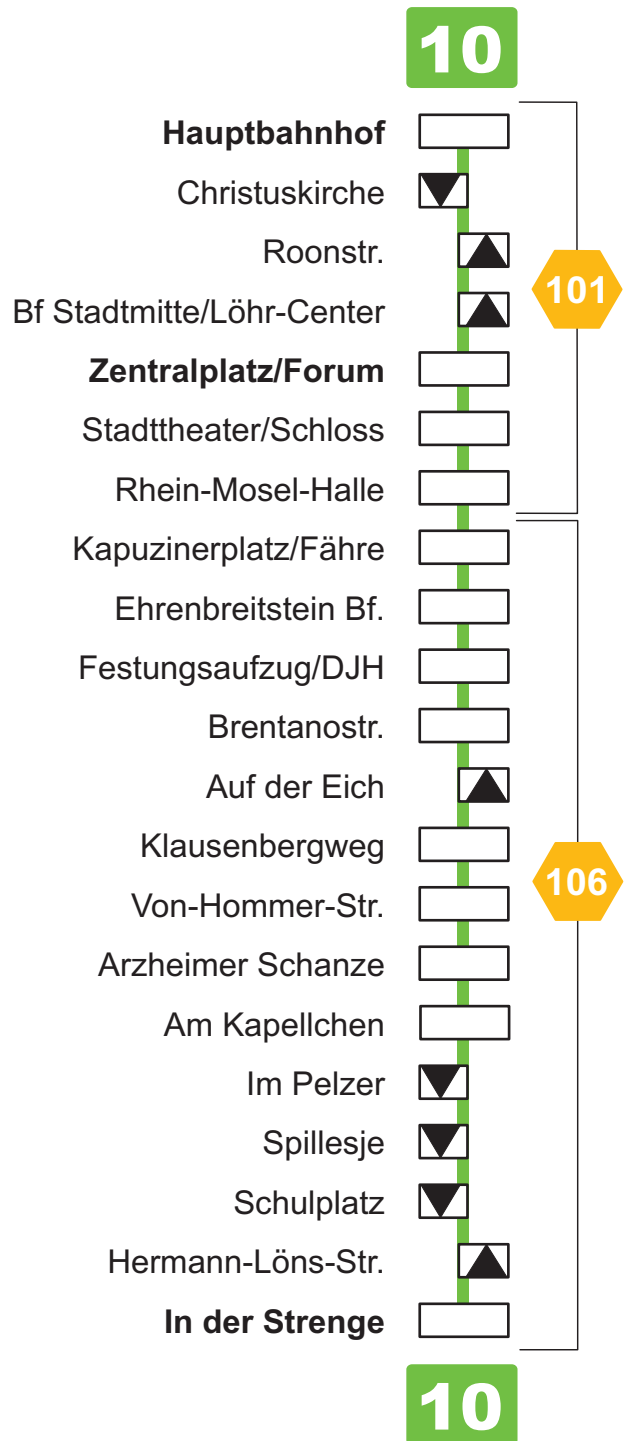

Fahrplan 2019

Linie 10

10 Koblenz-Zentrum
Arzheim

▼ Haltestelle wird in einer Richtung angefahren

106 Tarifwabe

Montag - Freitag

Table with 23 columns and 23 rows showing departure and arrival times for Monday-Friday. Locations include Hauptbahnhof C, Christuskirche, Zentralplatz/Forum G, Stadtheater/Schloss, Rhein-Mosel-Halle, Kapuzinerplatz/Fähre, Ehrenbreitstein Bf., Festungsaufzug/DJH, Brentanostr., Klausenbergweg, Von-Hommer-Str., Arzheimer Schanze, Am Kapellchen, Im Pelzer, Spillesje, Schulplatz, In der Strenge.

Montag - Freitag

Table with 23 columns and 23 rows showing departure and arrival times for Monday-Friday, including a 9th column. Locations are the same as the first table.

Samstag

Table with 23 columns and 23 rows showing departure and arrival times for Saturday. Locations are the same as the first table.

Samstag

Table with 23 columns and 23 rows showing departure and arrival times for Saturday, including a 9th and P column. Locations are the same as the first table.

P : nicht am 24.12. 9 : Fahrt der Linie 9, Umstieg an Ehrenbreitstein Bf. N9 : Nachtbus N9, nur freitag- und samstagnachts